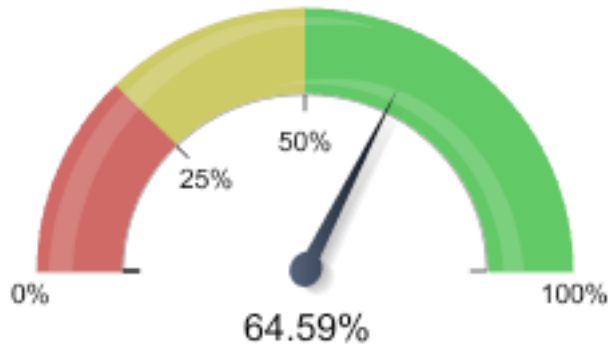

Owner Occupied

Upgrade Conversion Rate (%)

Xcel Territory-Owner Occupied

Upgrade Conversion Rate (%)

City of Boulder Owner Occupied

Upgrade Conversion Rate (%)

energysMART
Your Efficiency Solutions

Homes w Audit

Upgrade Conversion Rate (%)

Single Family_Advisor Only Services

Upgrade Conversion Rate (%)

Normative Messaging

Narrative Listening

Retrogrades™

Laura Hutchings, CEO, Principal

303-888-0798