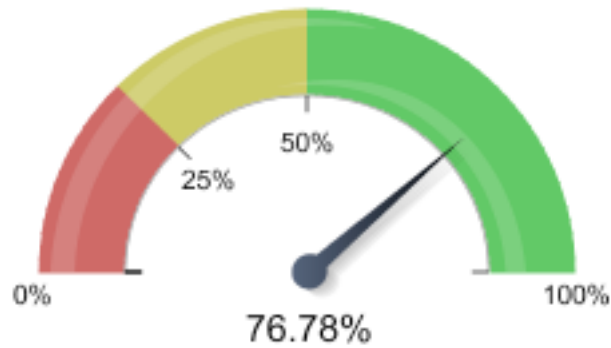

Owner Occupied

Upgrade Conversion Rate (%)

Xcel Territory-Owner Occupied

Upgrade Conversion Rate (%)

City of Boulder Owner Occupied

Upgrade Conversion Rate (%)

energysMART
Your Efficiency Solutions

Homes w Audit

Upgrade Conversion Rate (%)

Single Family_Advisor Only Services

Upgrade Conversion Rate (%)

Normative Messaging

Narrative Listening

Retrogrades™

Laura Hutchings, CEO, Principal

303-888-0798