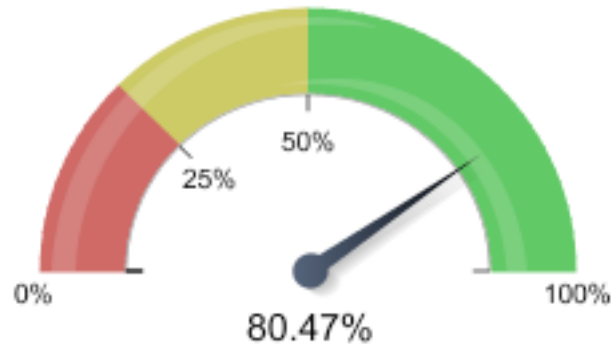

Owner Occupied

Upgrade Conversion Rate (%)

Xcel Territory-Owner Occupied

Upgrade Conversion Rate (%)

City of Boulder Owner Occupied

Upgrade Conversion Rate (%)

energysMART
Your Efficiency Solutions

Homes w Audit

Upgrade Conversion Rate (%)

Single Family_Advisor Only Services

Upgrade Conversion Rate (%)

Normative Messaging

Narrative Listening

Retrogrades™

Laura Hutchings, CEO, Principal

303-888-0798