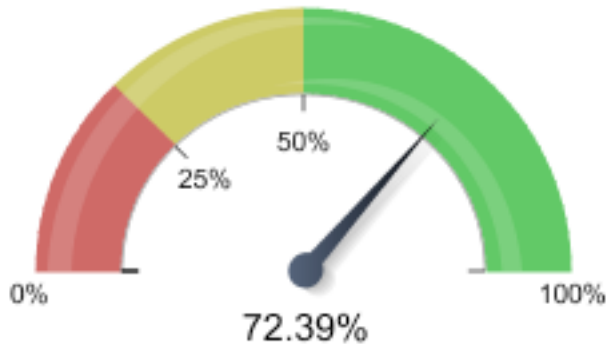

Accelerating Residential Energy Efficiency Upgrades with People-First Approaches

Laura Hutchings, CEO, Principal
303-888-0798

laura@populusllc.com

www.PopulusLLC.com

People First, Buildings Second™

Conversion to Energy Upgrades

Owner Occupied

Upgrade Conversion Rate (%)

Xcel Territory-Owner Occupied

Upgrade Conversion Rate (%)

City of Boulder Owner Occupied

Upgrade Conversion Rate (%)

energysMART
Your Efficiency Solutions

Homes w Audit