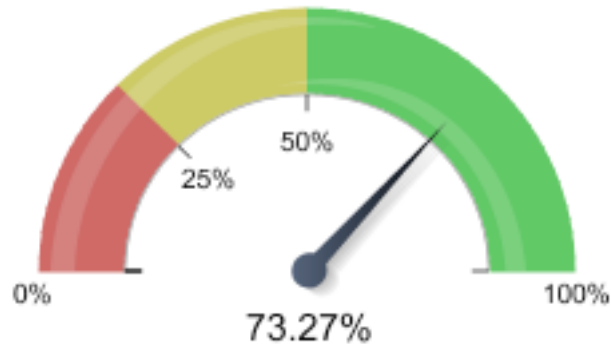

Accelerating Residential Energy Efficiency Upgrades with People-First Approaches

Laura Hutchings, CEO, Principal
303-888-0798

laura@populusllc.com

www.PopulusLLC.com

People First, Buildings Second™

Conversion to Energy Upgrades

Owner Occupied

Upgrade Conversion Rate (%)

Xcel Territory-Owner Occupied

Upgrade Conversion Rate (%)

City of Boulder Owner Occupied

Upgrade Conversion Rate (%)

energysMART
Your Efficiency Solutions

Homes w Audit