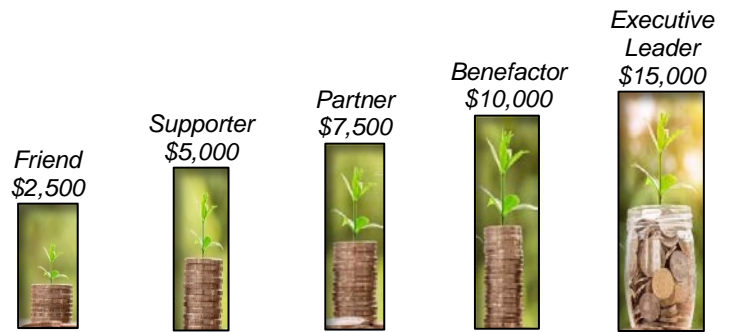

Behavior, Energy & Climate Change Conference

Advancing behavioral research, policy, and action to speed climate solutions

Convened by:

Environmental and Energy Policy Analysis Center

BECC 2021 Virtual Conference | November 8-10, 2021 | beccconference.org

Standard Sponsorships

	Friend \$2,500	Supporter \$5,000	Partner \$7,500	Benefactor \$10,000	Executive Leader \$15,000
Waived Registrations	2	4	8	12	Unlimited for your company
Promotion at BECC free monthly webinars	x	x	x	x	x
Linked logo on BECC website		x	x	x	x
Exclusive co-branding BECC email					x
Access to attendee list (not emails) prior to conference			14 days	21 days	30 days
30-second ad post-assembly recognizing executive leadership					x